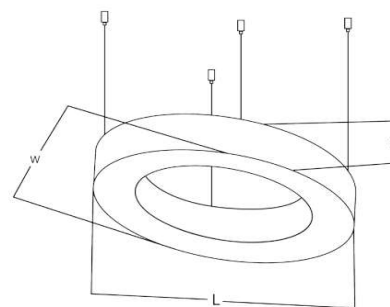

Custom dimension
H=60/90/95mm

Frame

Aluminium

Color Tempertaure

3000K

Power

35W

Total Luminous Flux

L70 minimum at 50,000
burning hours

Dimension diagram

HEIGHT-60/90/95

Custom dimension, coating and installation
available upon request

Remarks:-

Address: Plot #7 Saroorpur-Nangla Industrial Area,Ballabgarh-Sohna Road,Faridabad-121005