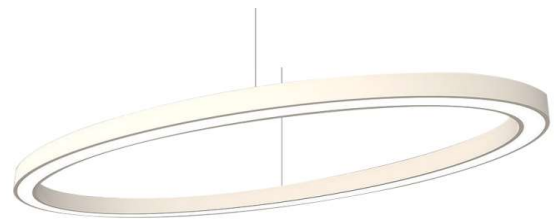

Sovitron Interior Pvt.Ltd.

Model Name

Jetta Ring Oval Pendant /DLARJOVDPD-35

Description

Architectural Light

Technical description

Image

Dimension

Custom dimension
H=60/90/95mm

Frame

Aluminium

Color Tempertaure

3000K

Power

35W

Total Luminous Flux

2800 lm

Efficacy

80 lm/W

IP rating

50

Color Rendering

≥80

Mounting

Pendant

Optics

White Opal Diffuser

Dimming

NON-Dimmable

Operating Voltage

220-240 VAC

Standard Lifetime

L70 minimum at 50,000
burning hours